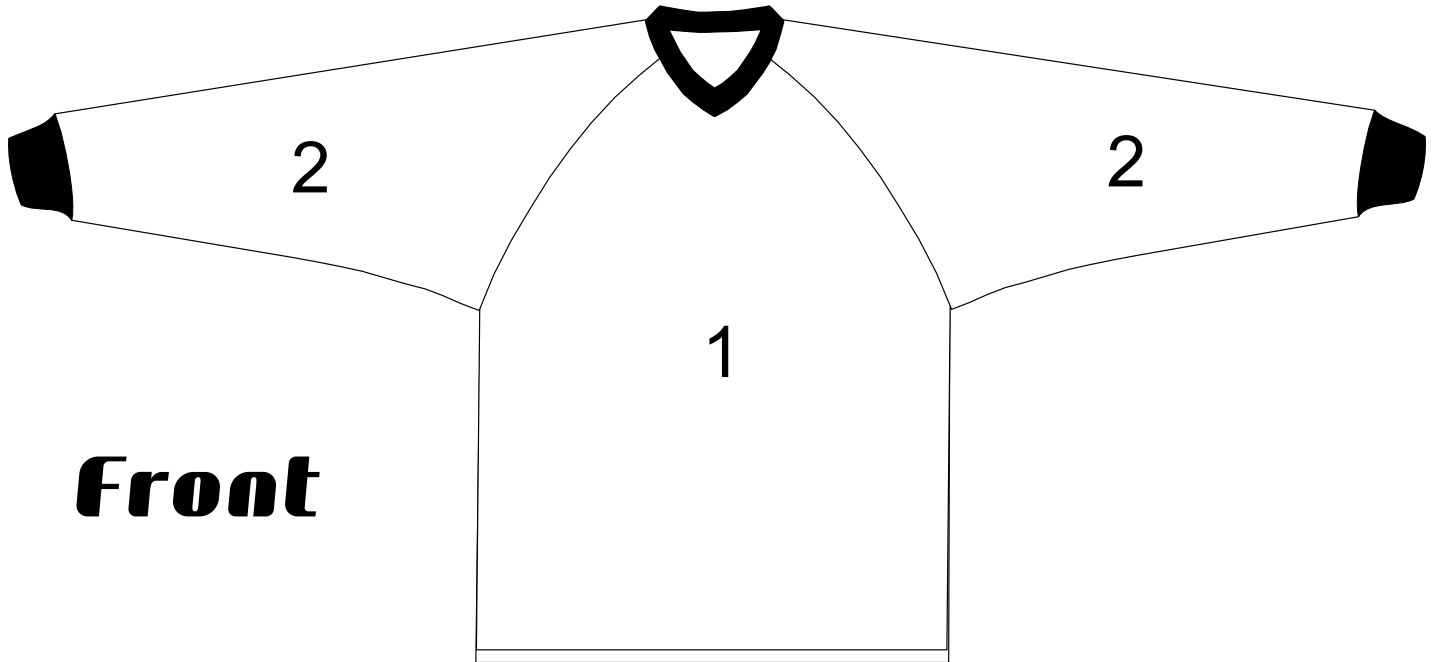

MM Sportswear Jersey Template
phone: 209.984.5632 :: fax 209.984.0465

MSS-Jersey

Front

Back