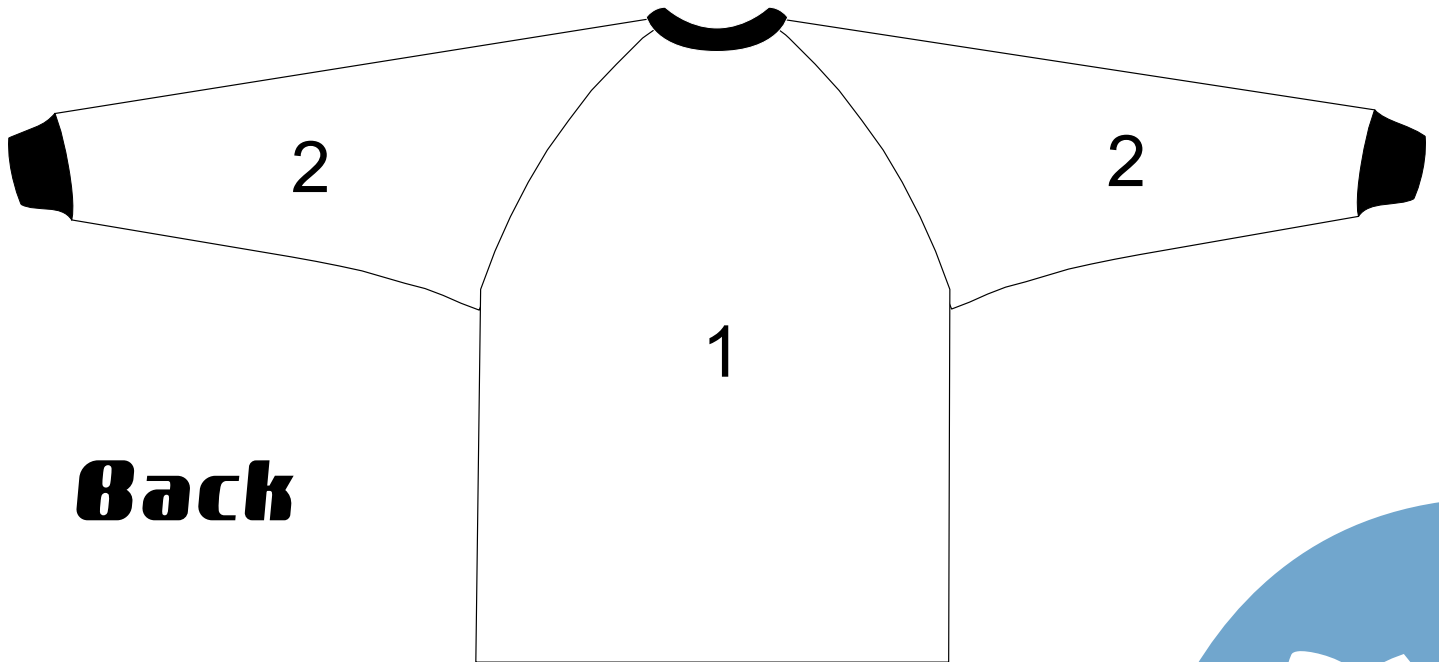

MM Sportswear Jersey Template
phone: 209.984.5632 :: fax 209.984.0465

MSS-Jersey

Front

Back