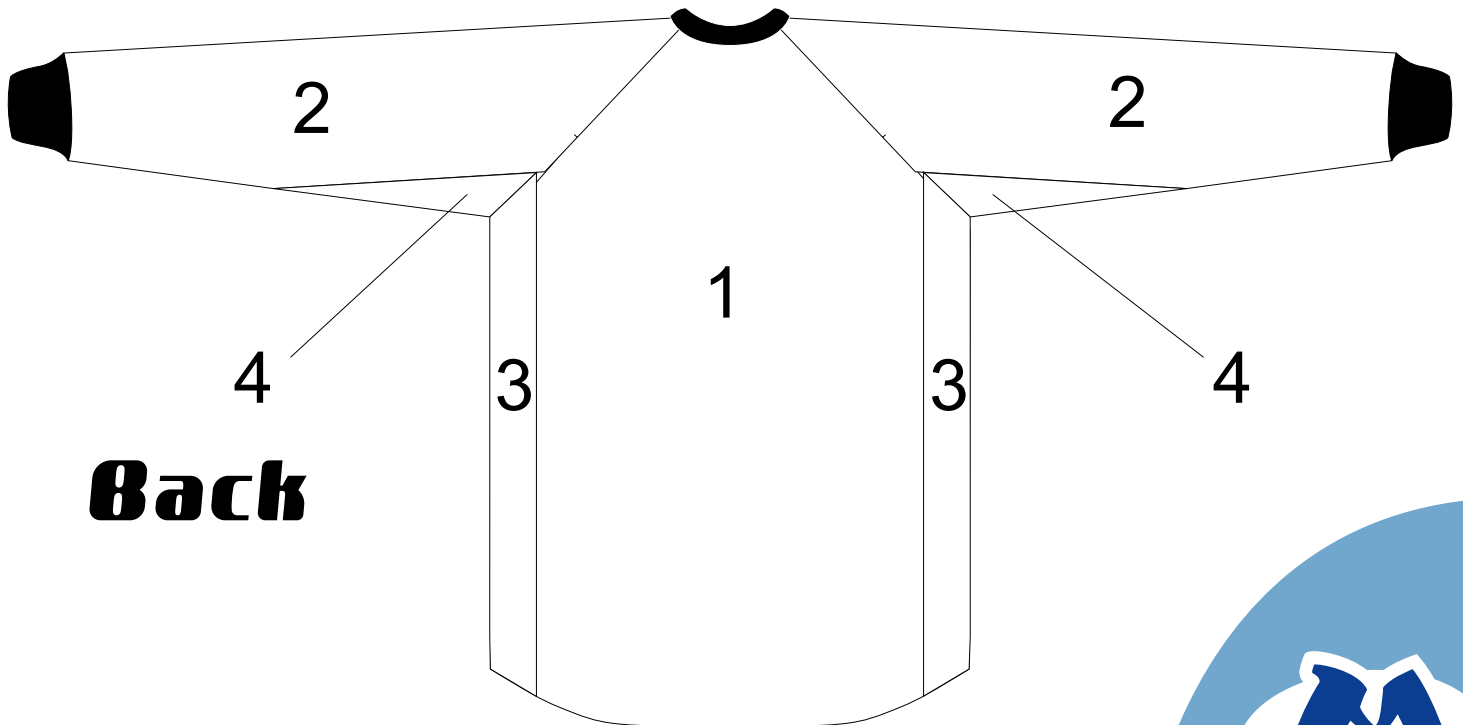

M&M Sportsweare Jersey Template
phone: 209.984.5632 :: fax 209.984.0465

M&M-Jersey

Front

Back