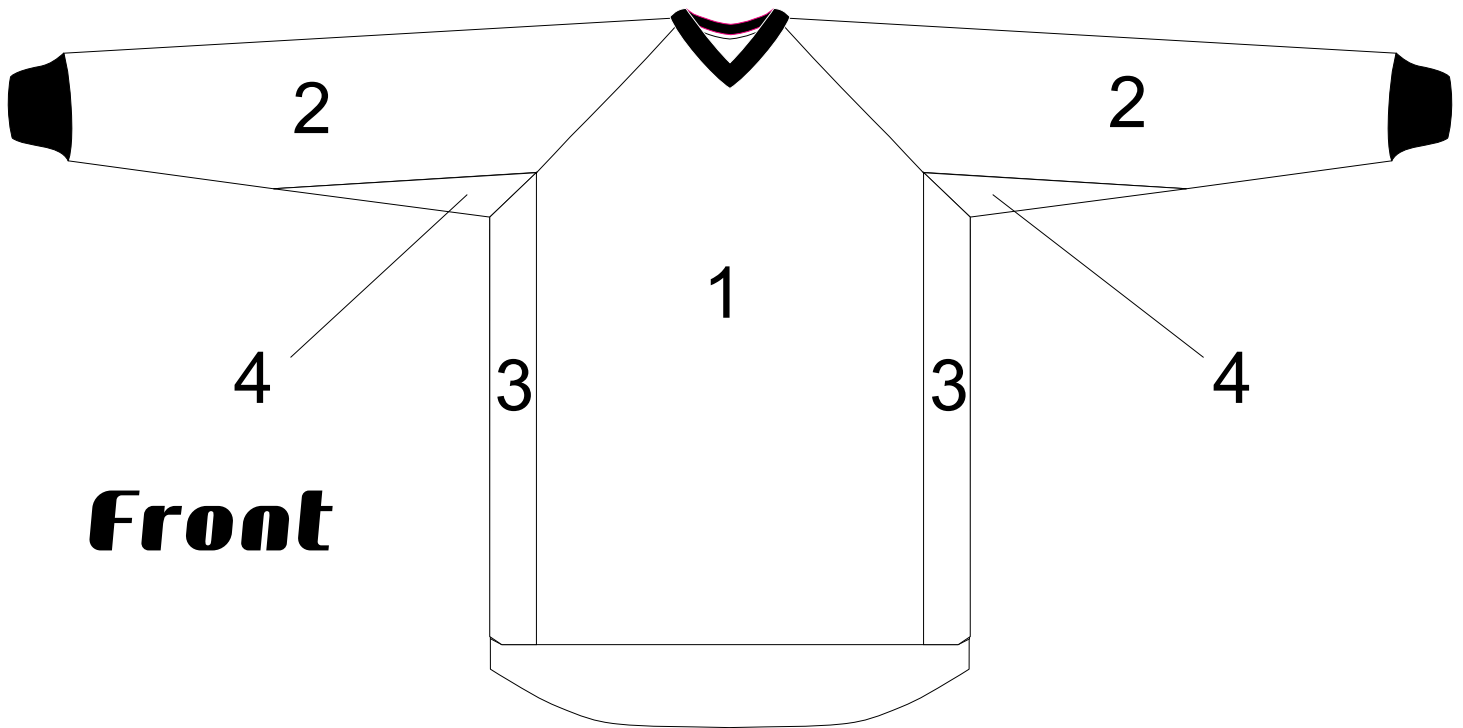

M&M Sportsweare Jersey Template
phone: 209.984.5632 :: fax 209.984.0465

M&M-Jersey

Front

Back