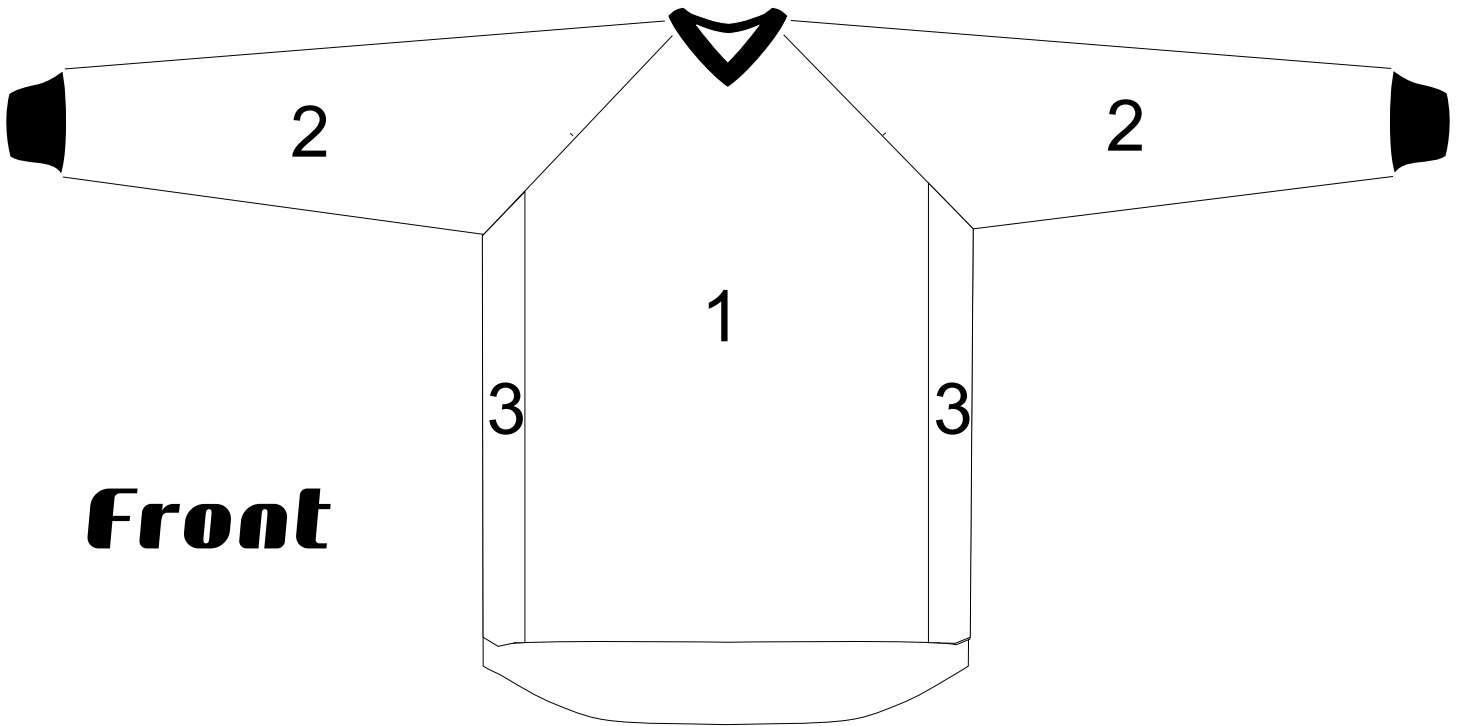

M&M Sportsweare Jersey Template
phone: 209.984.5632 :: fax 209.984.0465

MCL-Jersey

Front

Back