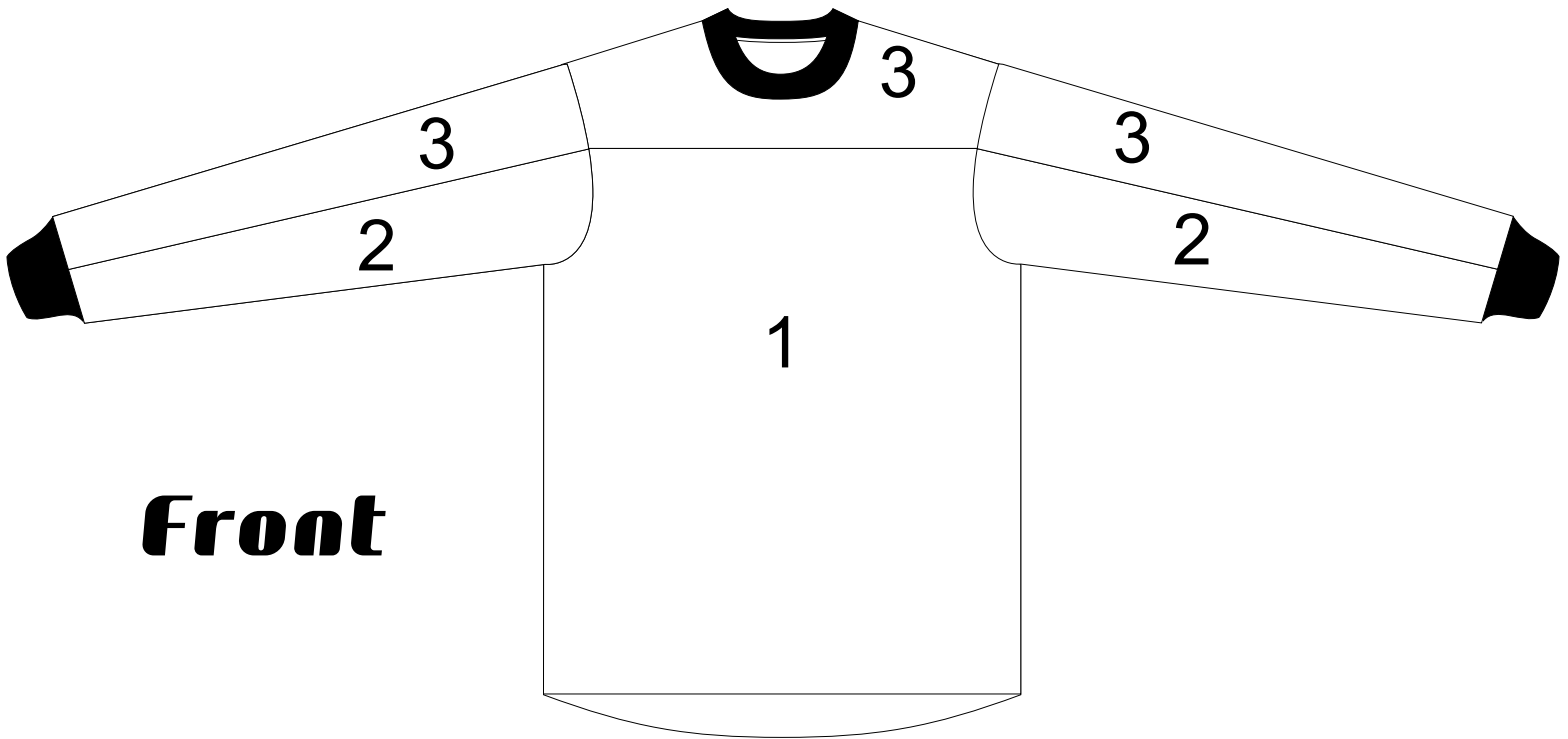

MM Sportswear Jersey Template
phone: 209.984.5632 :: fax 209.984.0465

MCF-Jersey

Front

Back