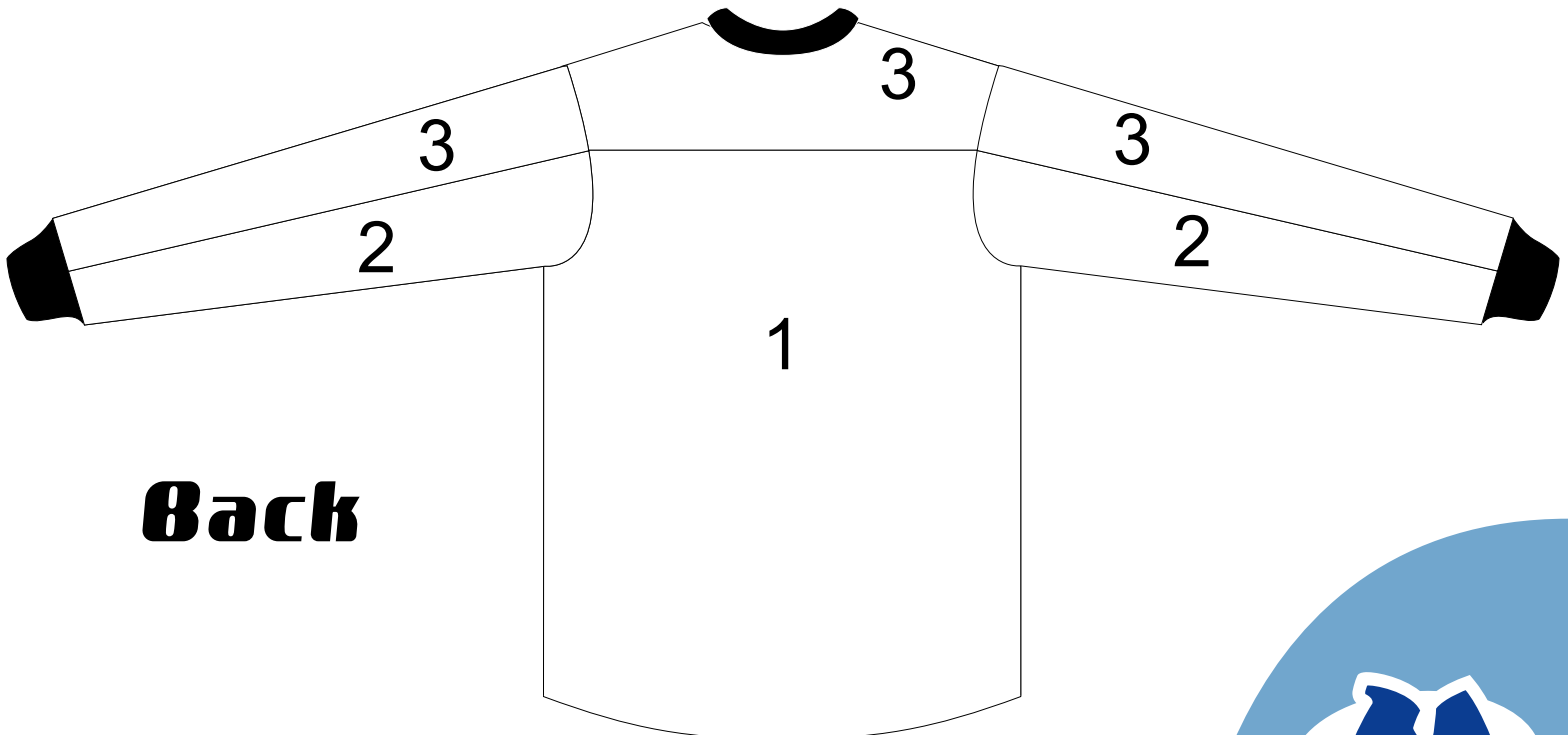

MM Sportswear Jersey Template
phone: 209.984.5632 :: fax 209.984.0465

MCF-Jersey

Front

Back