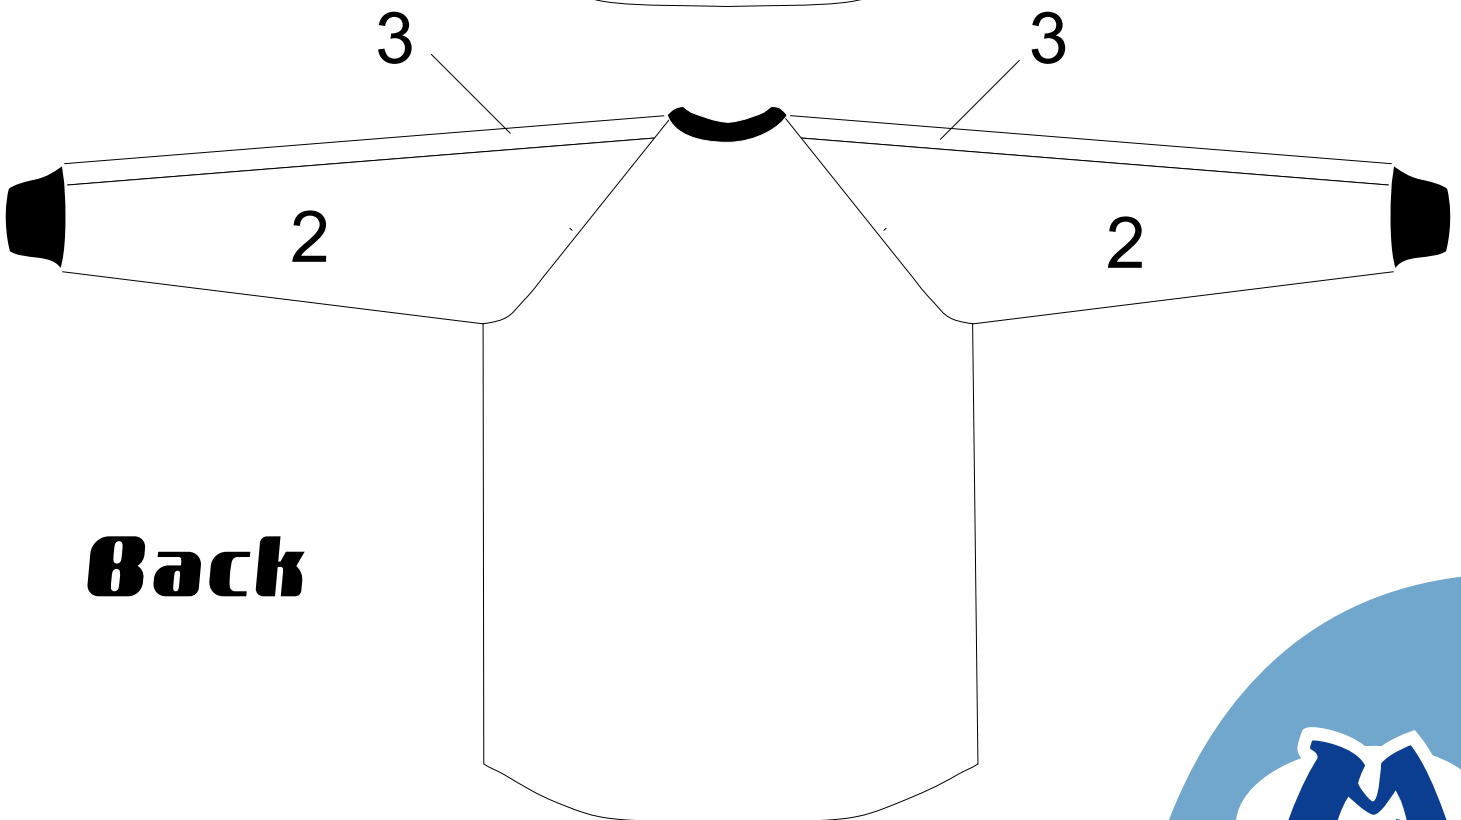

M&M Sportsweare Jersey Template
phone: 209.984.5632 :: fax 209.984.0465

MCE-Jersey

Front

Back