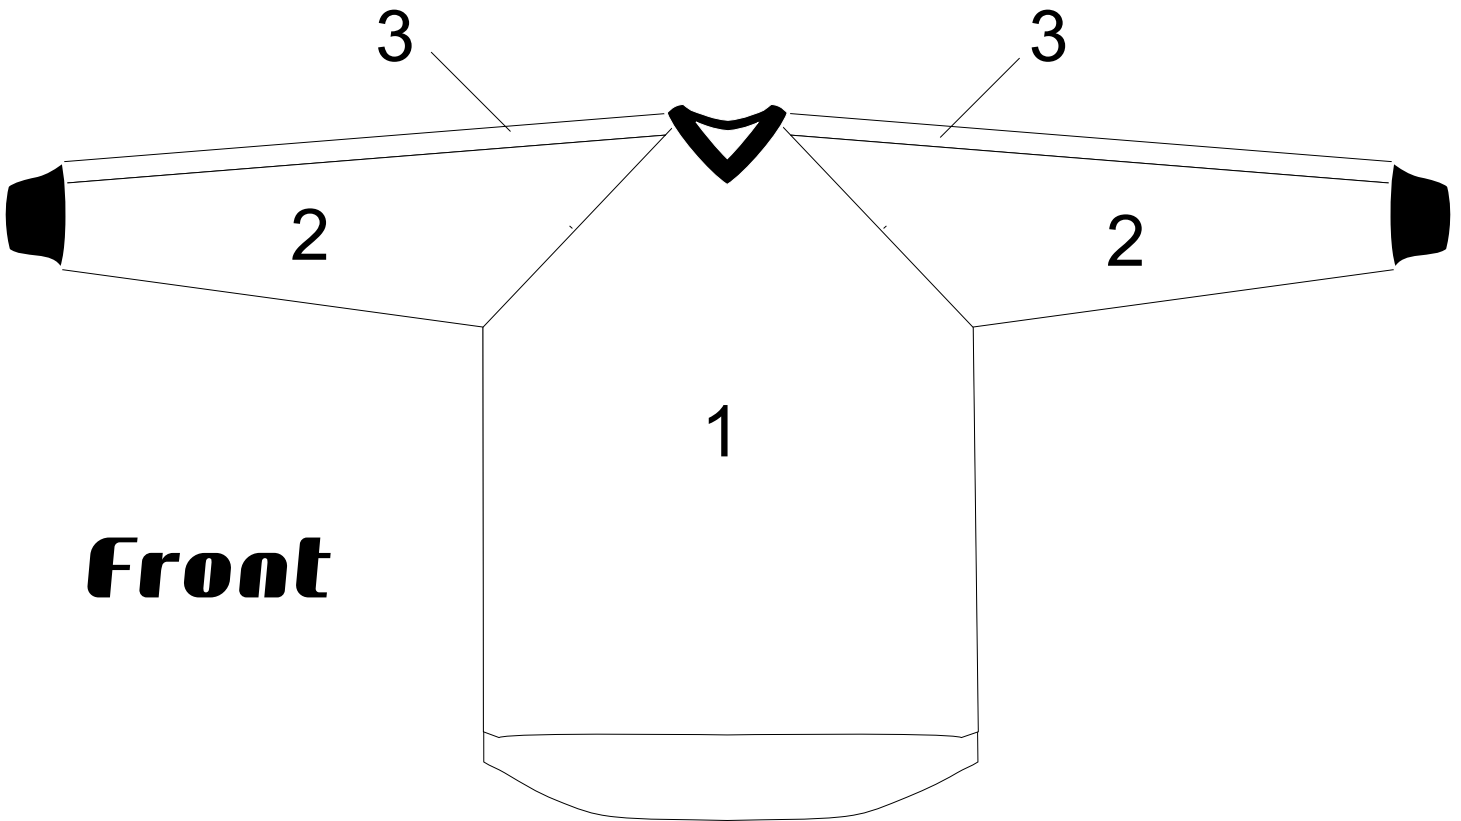

M&M Sportsweare Jersey Template
phone: 209.984.5632 :: fax 209.984.0465

MCE-Jersey

Front

Back