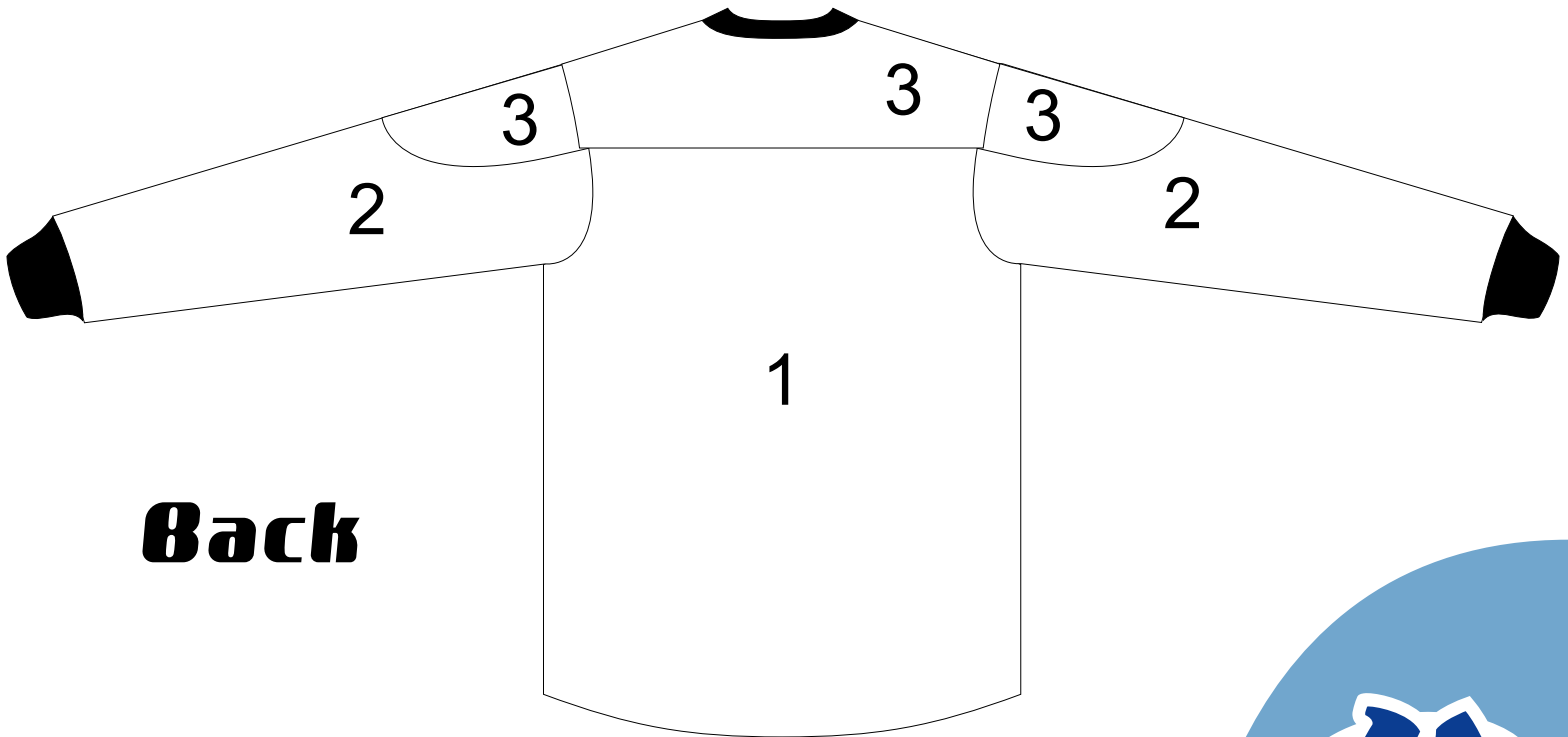

MM Sportswear Jersey Template
phone: 209.984.5632 :: fax 209.984.0465

MCO-Jersey

Front

Back