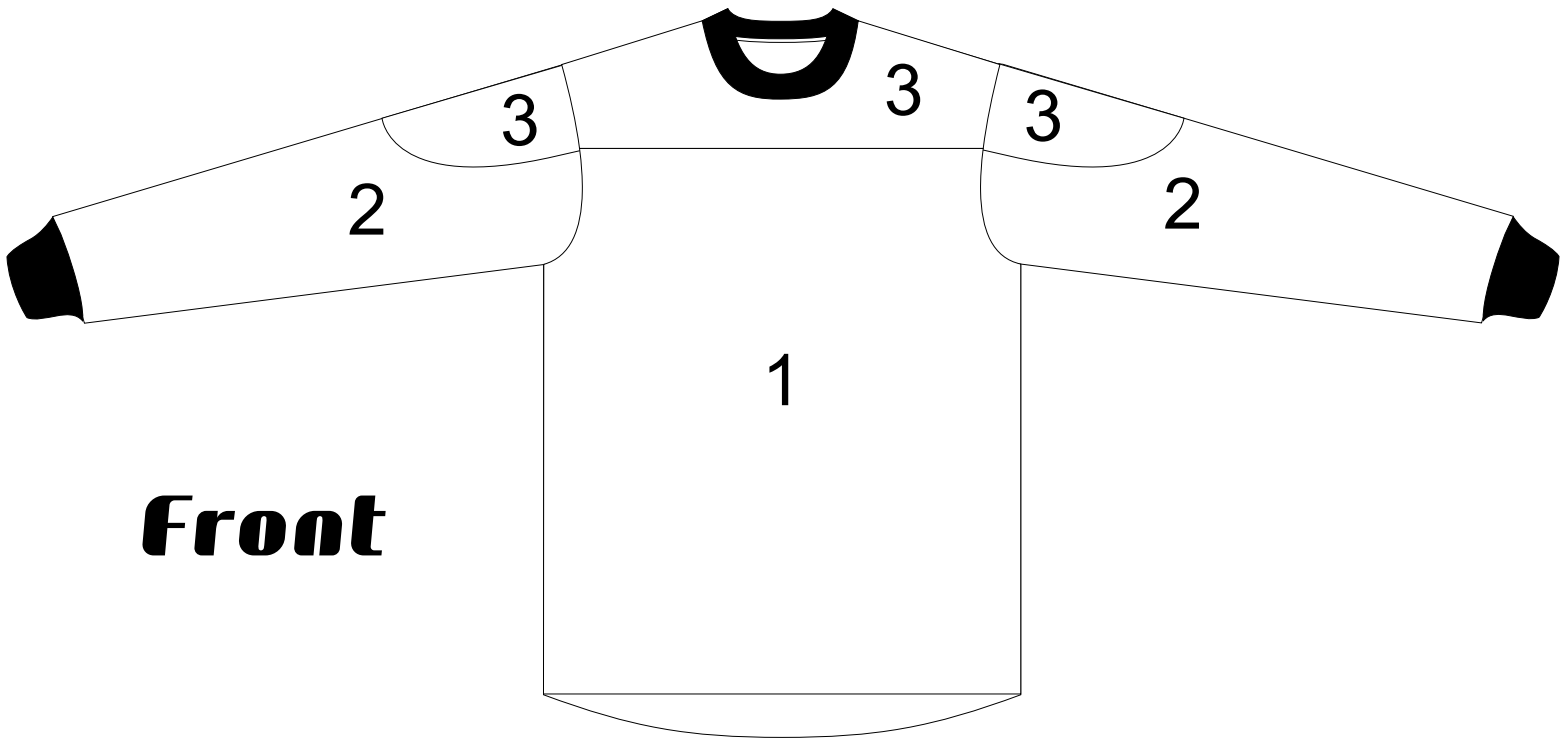

MM Sportswear Jersey Template
phone: 209.984.5632 :: fax 209.984.0465

MCO-Jersey

Front

Back